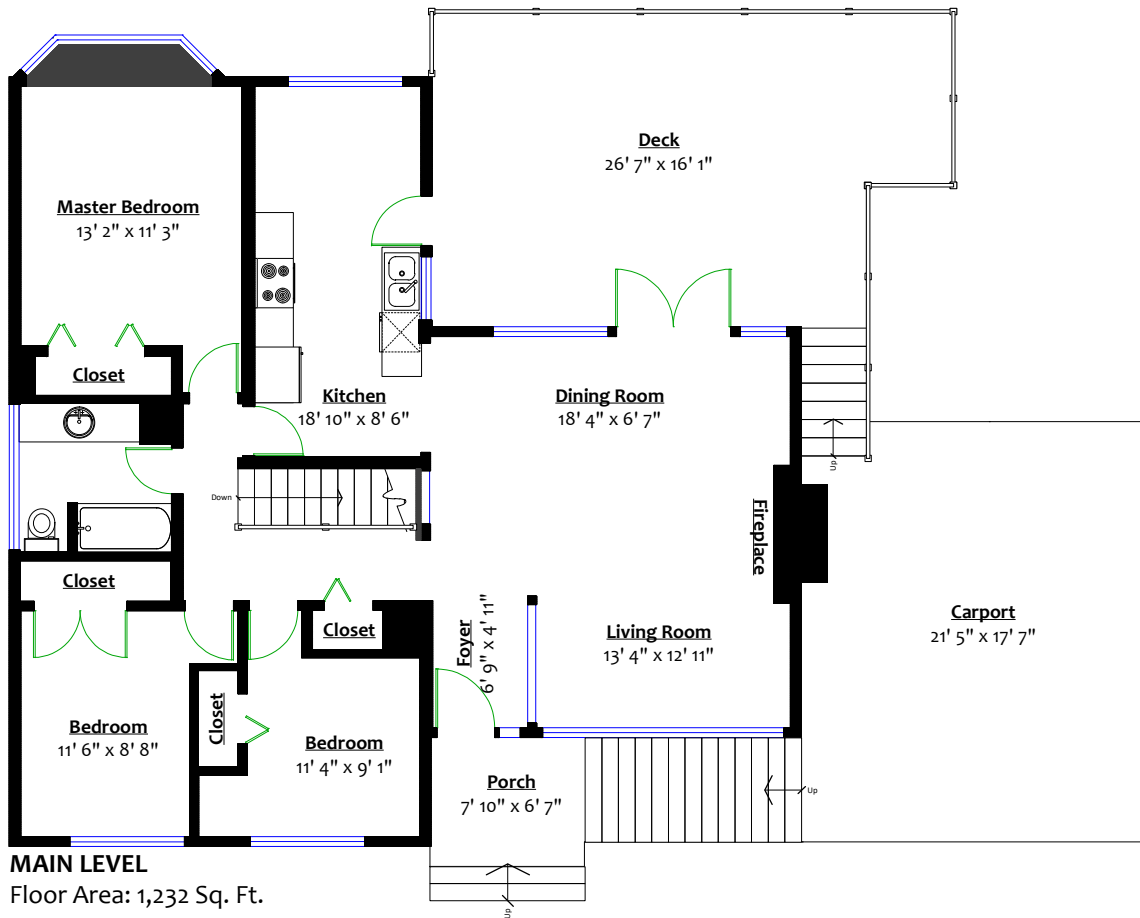

### MEASUREMENTS\*\*

Main Level: 1,232 sq/ft  
 Lower Level: 1,036 sq/ft  
 Total: 2,268 sq/ft  
 Unfinished: 181 sq/ft  
 Grand Total: 2,449 sq/ft

### OTHER AREAS\*\*

Sun Room: 255 sq/ft  
 Deck: 417 sq/ft  
 Porch: 109 sq/ft

\*\* Approx based on interior measurements to exterior walls  
 \*\* Total square footage not taken from original blueprints or strata plan.