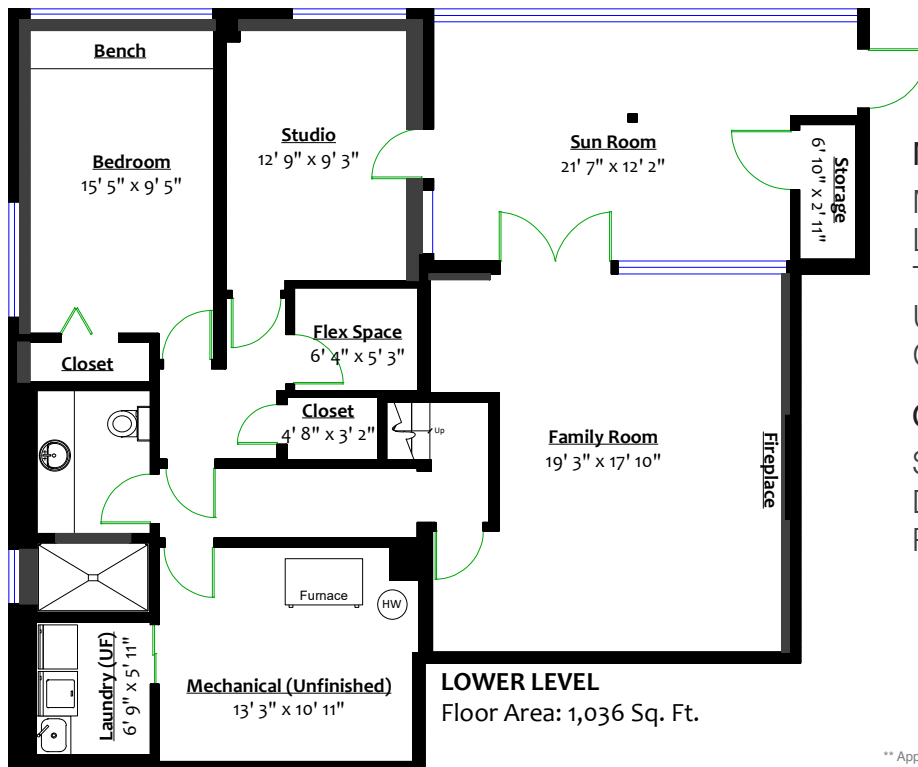

### MEASUREMENTS\*\*

Main Level: 1,232 sq/ft  
 Lower Level: 1,036 sq/ft  
 Total: 2,268 sq/ft  
 Unfinished: 181 sq/ft  
 Grand Total: 2,449 sq/ft

### OTHER AREAS\*\*

Sun Room: 255 sq/ft  
 Deck: 417 sq/ft  
 Porch: 109 sq/ft

\*\* Approx based on interior measurements to exterior walls  
 \*\* Total square footage not taken from original blueprints or strata plan.