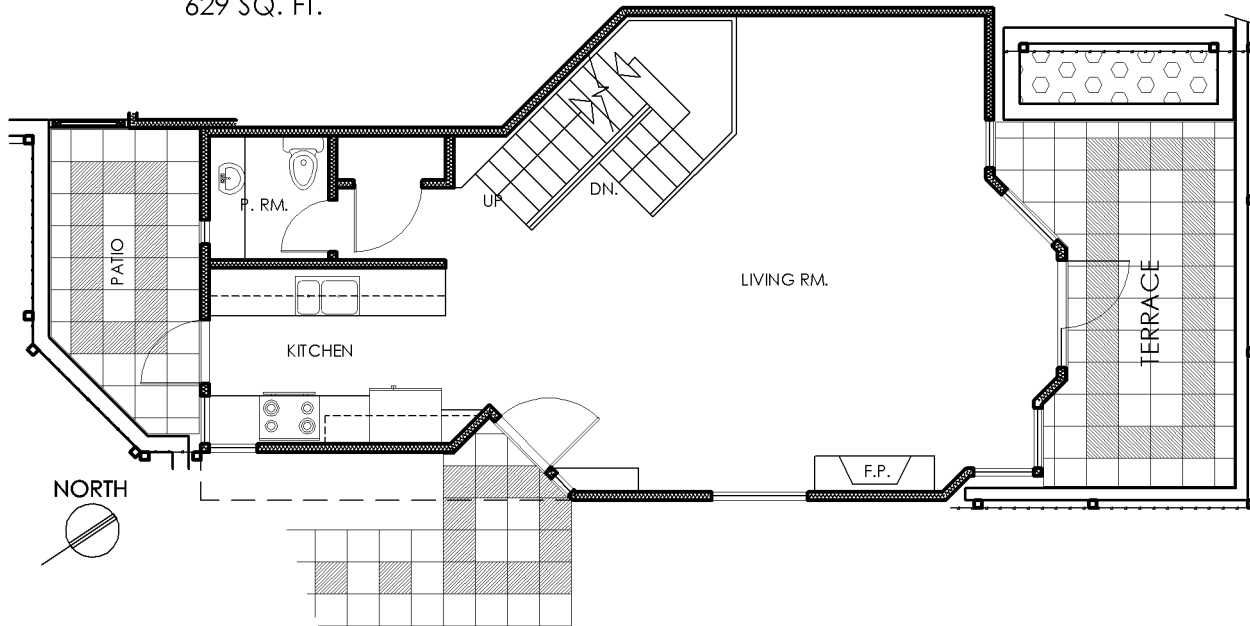

UPPER FLOOR

UPPER FLOOR
629 SQ. FT.

MAIN FLOOR
598 SQ. FT.

LOWER FLOOR
272 SQ. FT.

**ORCHARD
TERRACE**
TOWNHOUSES @
215 E. 4TH STR.

UNIT 1
1499 SQ. FT.
FLOOR AREA

SCALE: 1/8"=1'