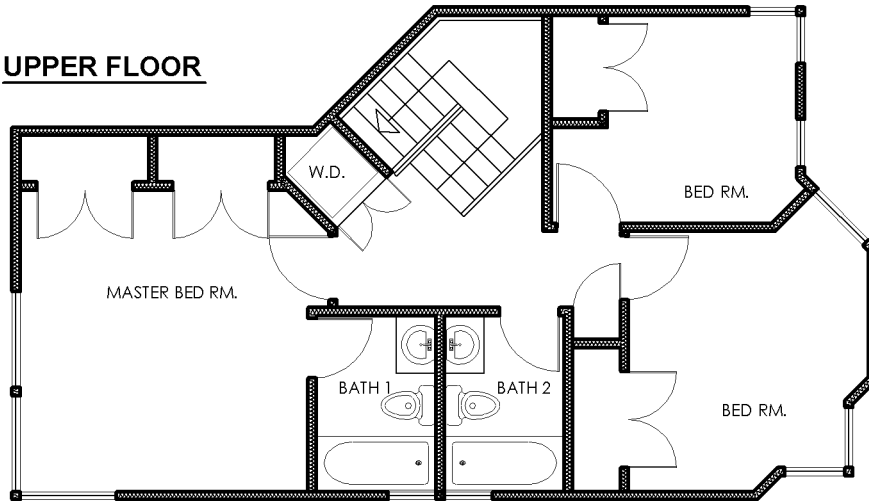

UPPER FLOOR

UPPER FLOOR
629 SQ. FT.

MAIN FLOOR
598 SQ. FT.

LOWER FLOOR
272 SQ. FT.

**ORCHARD
TERRACE**
TOWNHOUSES @
215 E. 4TH STR.

UNIT 1
1499 SQ. FT.
FLOOR AREA

SCALE: 1/8"=1'