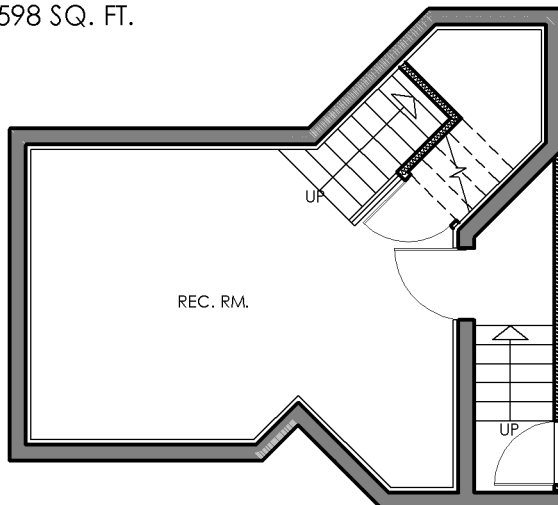

UPPER FLOOR

UPPER FLOOR
629 SQ. FT.

MAIN FLOOR
598 SQ. FT.

LOWER FLOOR
272 SQ. FT.

**ORCHARD
TERRACE**
TOWNHOUSES @
215 E. 4TH STR.

UNIT 1
1499 SQ. FT.
FLOOR AREA

SCALE: 1/8"=1'