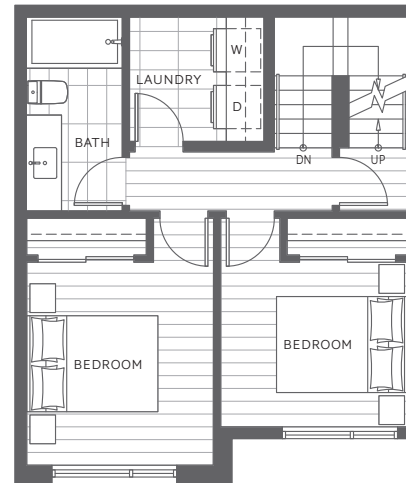

PLAN C

3 Bedroom, 3 Bathroom & Live/Work or Legal Suite

Indoor: 1,755 sq. ft. | Outdoor: 324–327 sq. ft.

Total: 2,079–2,082 sq. ft.

LEVEL 1

LEVEL 2

LEVEL 3

LEVEL 4