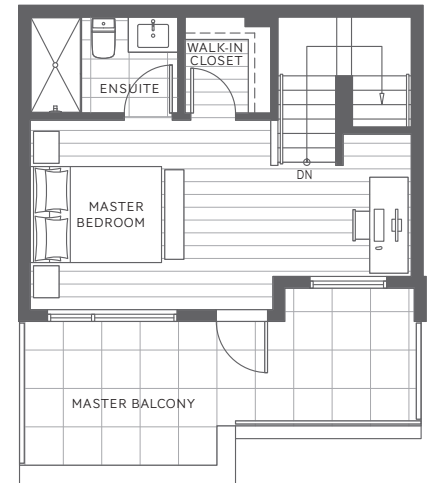

PLAN C

3 Bedroom, 3 Bathroom & Live/Work or Legal Suite

Indoor: 1,755 sq. ft. | Outdoor: 324–327 sq. ft.

Total: 2,079–2,082 sq. ft.

LEVEL 1

LEVEL 2

LEVEL 3

LEVEL 4