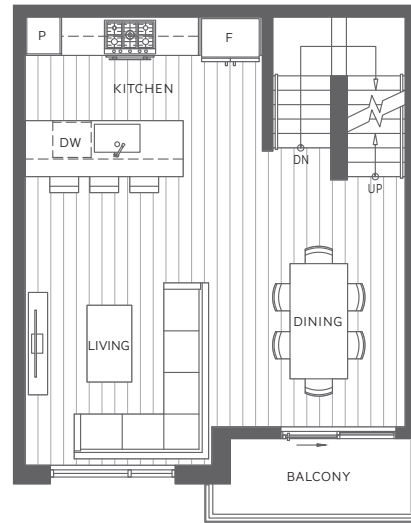

PLAN C

3 Bedroom, 3 Bathroom & Live/Work or Legal Suite

Indoor: 1,755 sq. ft. | Outdoor: 324–327 sq. ft.

Total: 2,079–2,082 sq. ft.

LEVEL 1

LEVEL 2

LEVEL 3

LEVEL 4