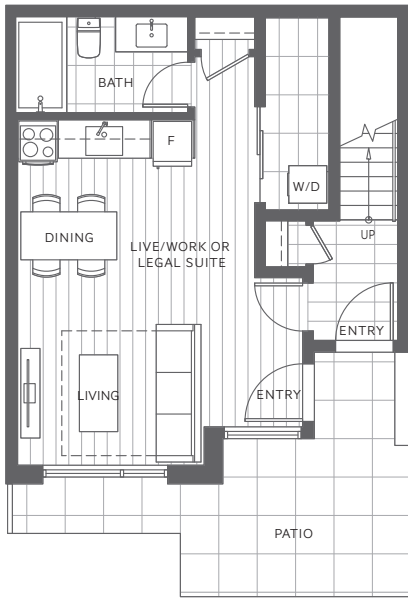

PLAN C

3 Bedroom, 3 Bathroom & Live/Work or Legal Suite

Indoor: 1,755 sq. ft. | Outdoor: 324–327 sq. ft.

Total: 2,079–2,082 sq. ft.

LEVEL 1

LEVEL 2

LEVEL 3

LEVEL 4