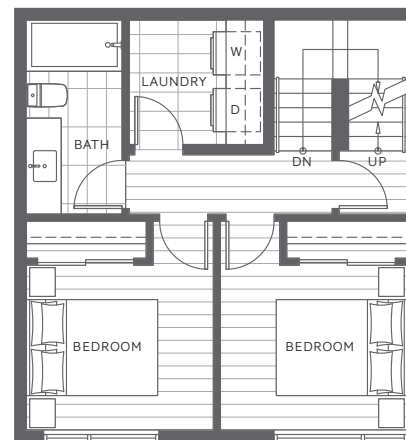

PLAN C3

3 Bedroom, 3 Bathroom & Live/Work or Legal Suite

Indoor: 1,701 sq. ft. | Outdoor: 404 sq. ft.

Total: 2,105 sq. ft.

LEVEL 1

LEVEL 2

LEVEL 3

LEVEL 4