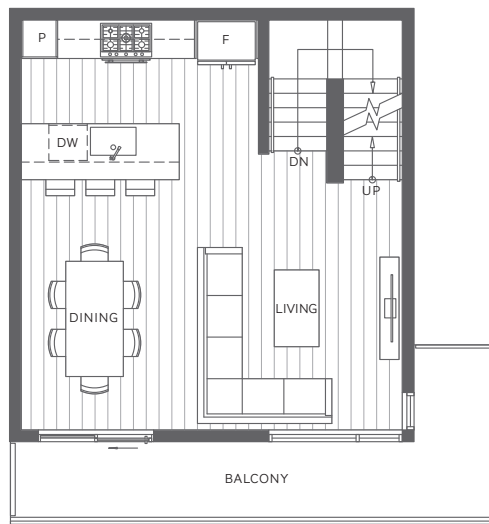

PLAN C3

3 Bedroom, 3 Bathroom & Live/Work or Legal Suite

Indoor: 1,701 sq. ft. | Outdoor: 404 sq. ft.

Total: 2,105 sq. ft.

LEVEL 1

LEVEL 2

LEVEL 3

LEVEL 4