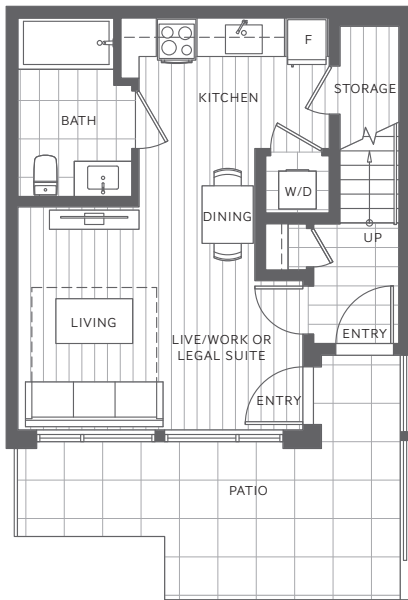

PLAN C3

3 Bedroom, 3 Bathroom & Live/Work or Legal Suite

Indoor: 1,701 sq. ft. | Outdoor: 404 sq. ft.

Total: 2,105 sq. ft.

LEVEL 1

LEVEL 2

LEVEL 3

LEVEL 4