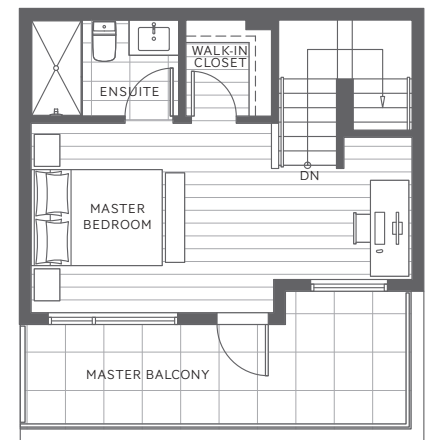

PLAN C3

3 Bedroom, 3 Bathroom & Live/Work or Legal Suite

Indoor: 1,701 sq. ft. | Outdoor: 404 sq. ft.

Total: 2,105 sq. ft.

LEVEL 1

LEVEL 2

LEVEL 3

LEVEL 4