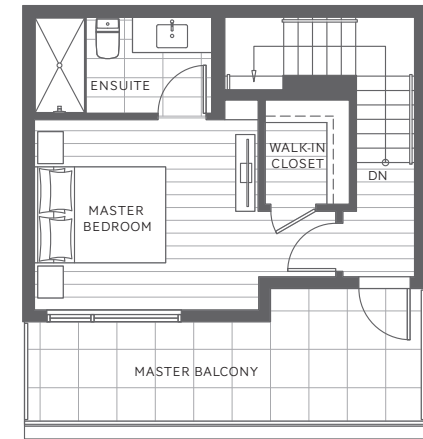

PLAN B

3 Bedroom & 2.5 Bathroom

Indoor: 1,259 sq. ft. | Outdoor: 223 sq. ft.

Total: 1,482 sq. ft.

LEVEL 1

LEVEL 2

LEVEL 3

LEVEL 4