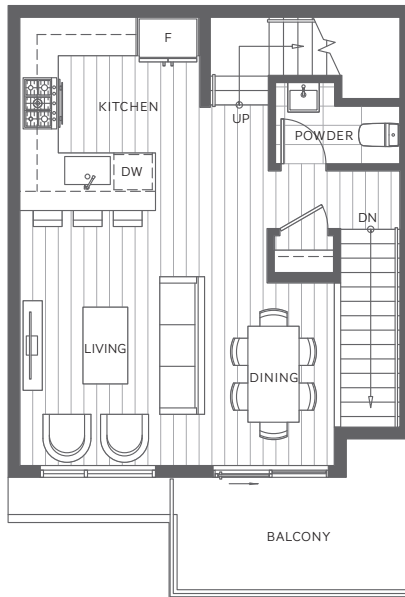

PLAN B

3 Bedroom & 2.5 Bathroom

Indoor: 1,259 sq. ft. | Outdoor: 223 sq. ft.

Total: 1,482 sq. ft.

LEVEL 1

LEVEL 2

LEVEL 3

LEVEL 4