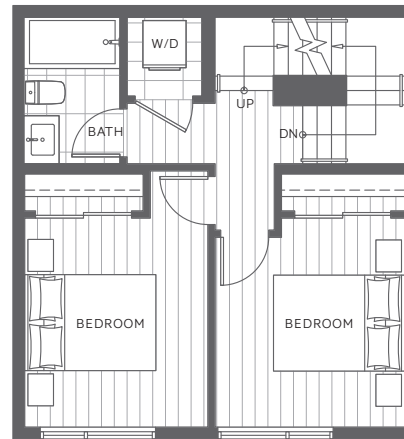

PLAN B

3 Bedroom & 2.5 Bathroom

Indoor: 1,259 sq. ft. | Outdoor: 223 sq. ft.

Total: 1,482 sq. ft.

LEVEL 1

LEVEL 2

LEVEL 3

LEVEL 4