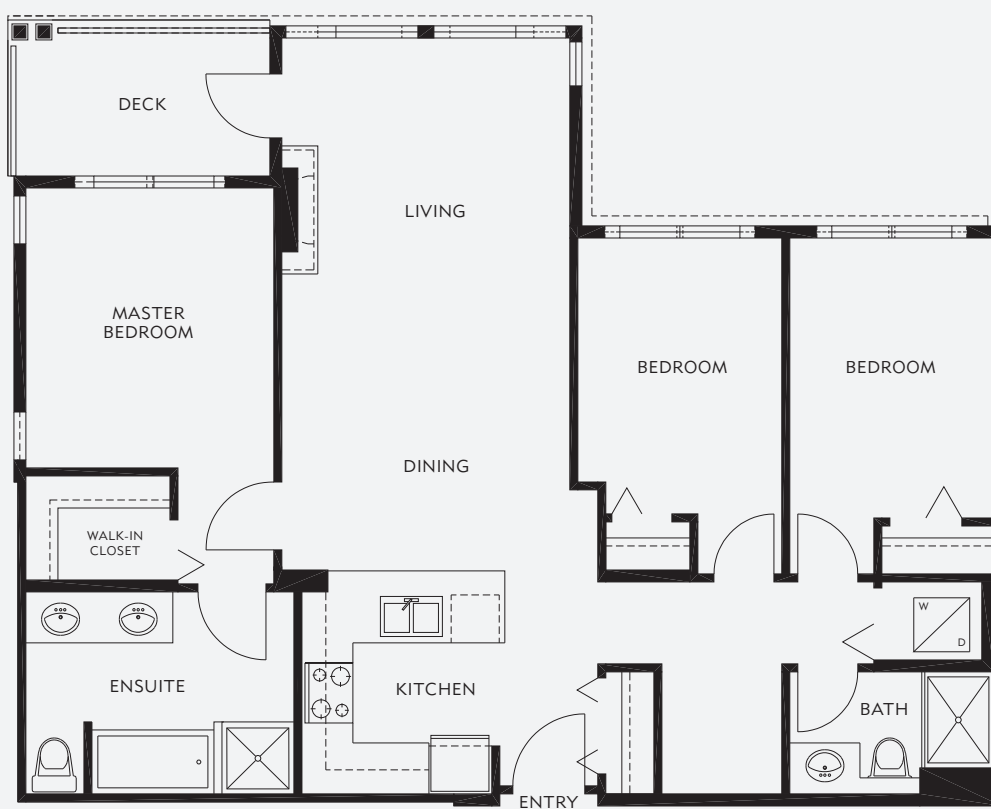

FIR SERIES

F APPROX. 1094 SQ FT.
3 bedroom, 2 bathroom

BRANCHES
ON THE NORTH SHORE